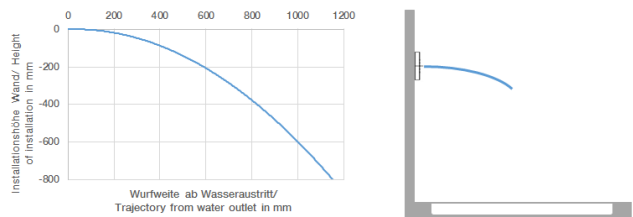

36 517 979

- HORIZONTAL RAIN, max. flow rate 6 l/min (at 3 bar)
- with anti-scale system
- cover plate 240 x 60 mm
- 1/2" connection
- This product can help a building meet the requirements of Green Building Rating Systems, e.g. LEED®, BREEAM®, DGNB

36 517 979

mm [inches]

Flow rate chart

Trajectory diagram

Certificates

WRAS_1304001. LGA_19489.

36 517 979

Parts for other
finishes can be found
here: [Chrome](#)

WATER BAR Concealed body spray FlowReduce - Brushed Chrome

IMO

36 517 979

Spare parts list

No.	Item Number	Name	Quantity used	Delivery time
1	09 11 02 137 90	holder	1	2
2	09 24 04 247 20 90	connection	1	2
3	09 11 02 138 90	plate	1	2
4	09 30 30 116 90	screw	4	2
5	09 16 01 016 90	ring	1	2
6	90 23 01 032 00 90	flow reducer	1	2
7	09 14 10 003 90	seal	1	2
8	09 24 04 248 90	nipple	1	2
9	09 14 10 042 90	seal	1	2
10	09 14 03 133 90	seal	1	2
11	09 11 02 135-93	base	1	-
Spare part can no longer be ordered, please order the replacement item				
12	09 17 97 058 90	holder	1	2
13	09 28 10 142 20 90	ring	2	2
14	09 12 01 076 90	insert	1	60
15	09 11 02 136-00	cover	1	60
16	09 30 30 163 90	screw	14	2
17	09 14 10 132 90	seal	2	2
18	09 24 04 249-93	nipple	2	-
Spare part can no longer be ordered, please order the replacement item				
19	09 30 30 164 90	screw	2	2
20	09 27 99 001-93	rosette	1	20
21	09 31 11 006 90	pin	2	2